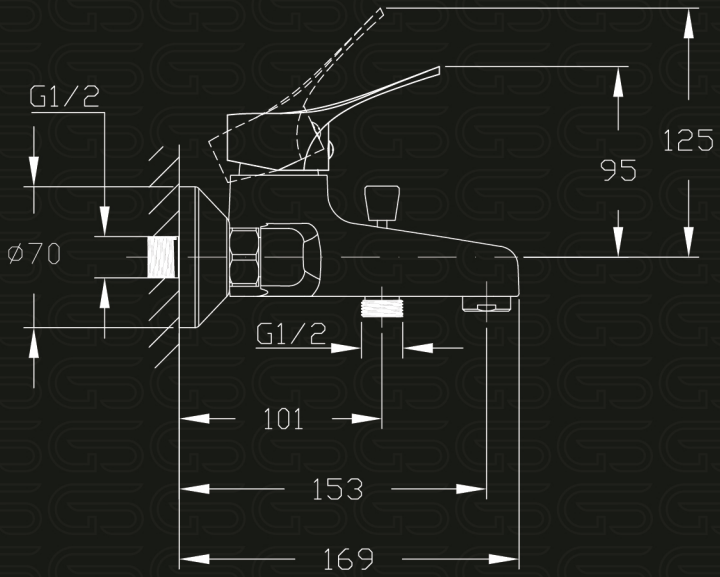

Vura

Family

Model Code

GS L 1051-CP

خلاط بانيو يد واحدة

Single Lever Wall Mount Bath & Shower Mixer

Product Family : **Vura**

Product Code : **GS L 1051-CP**

Product Color : **Nickel chrome plated**

Product Type : **Shower Mixer**

Main Material : **Brass**