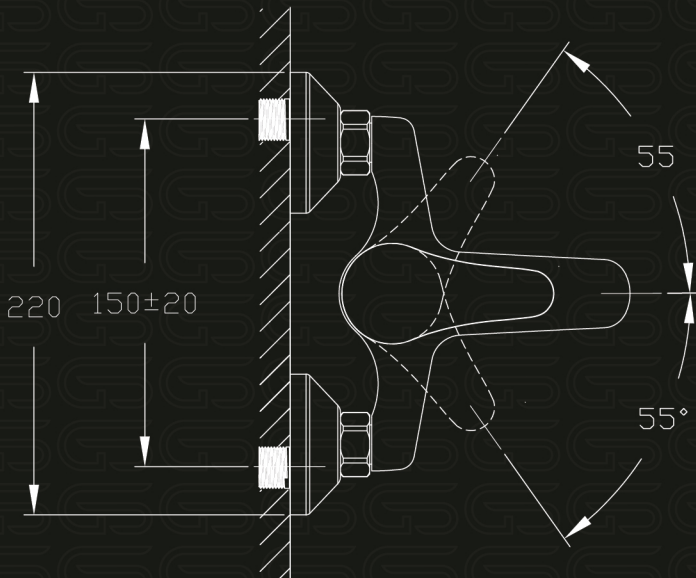

Vura

Family

Model Code

GS L 1051-CP

خلاط بانيو يد واحدة

Single Lever Wall Mount Bath & Shower Mixer

Product Family : **Vura**

Product Code : **GS L 1051-CP**

Product Color : **Nickel chrome plated**

Product Type : **Shower Mixer**

Main Material : **Brass**